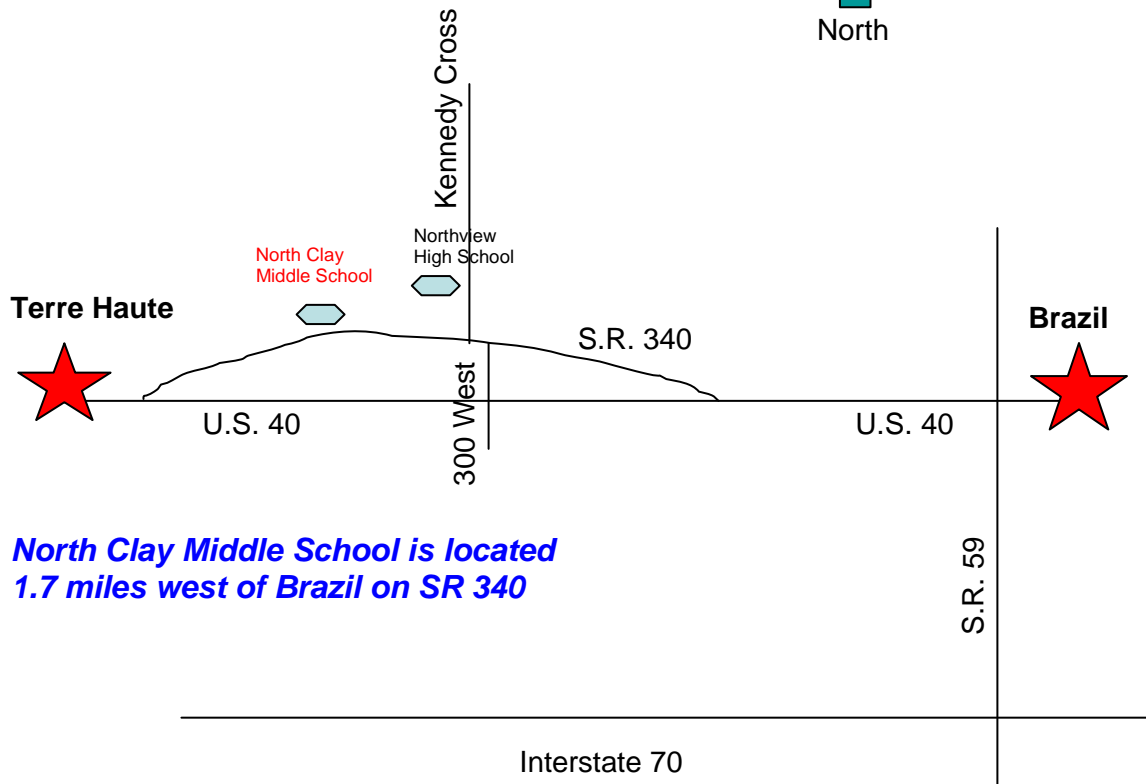

Map not to Scale

***North Clay Middle School is located
1.7 miles west of Brazil on SR 340***